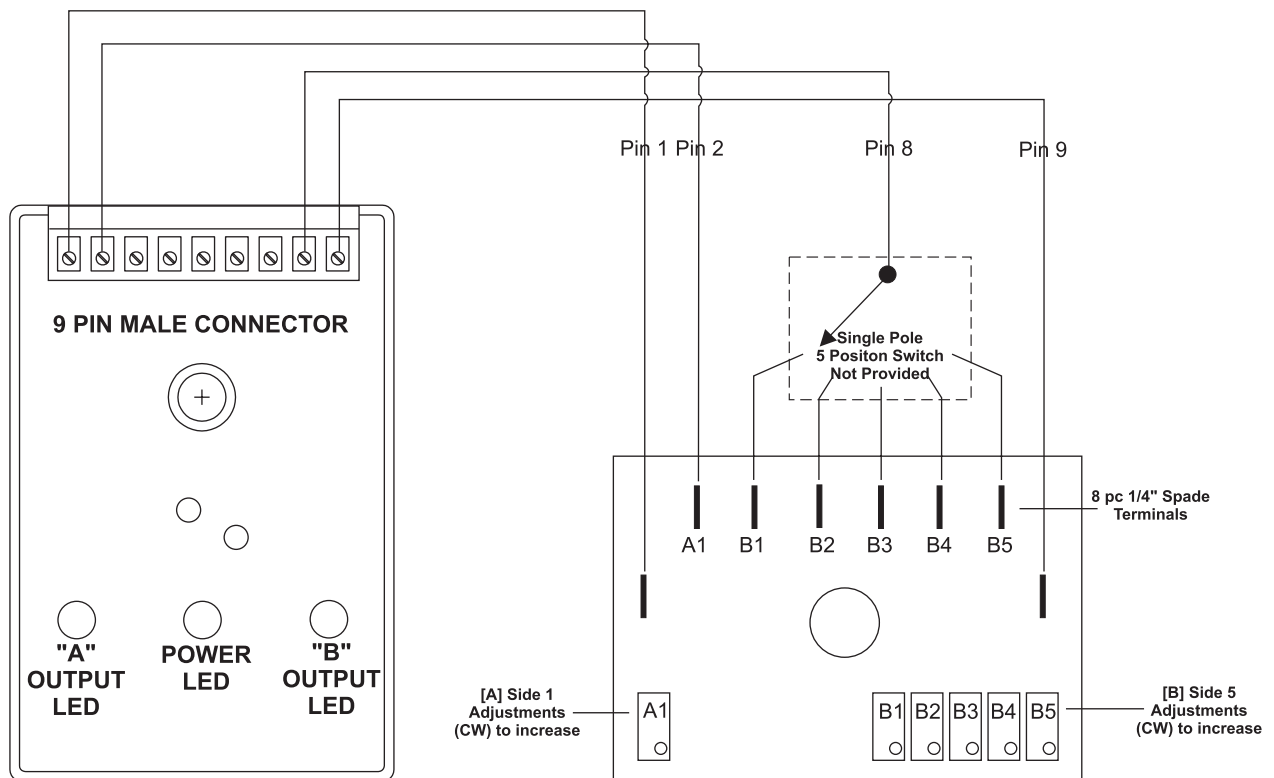

canfield connector
8510 Foxwood Court
Youngstown, Ohio 44514
(330) 758-8299 Fax: (330) 758-8912
www.canfieldconnector.com

**MODEL EOS-2
FOR REMOTE ADJUST**

**End of Stroke Pneumatic and Hydraulic Sensor
Remote Module Installation Guide**

Block EOS Remote Module Hook-Up

This wiring diagram should be substituted for the remote connections shown on the Model EOS-2 for Off-Board Adjust Installation Guide (A56-1134).